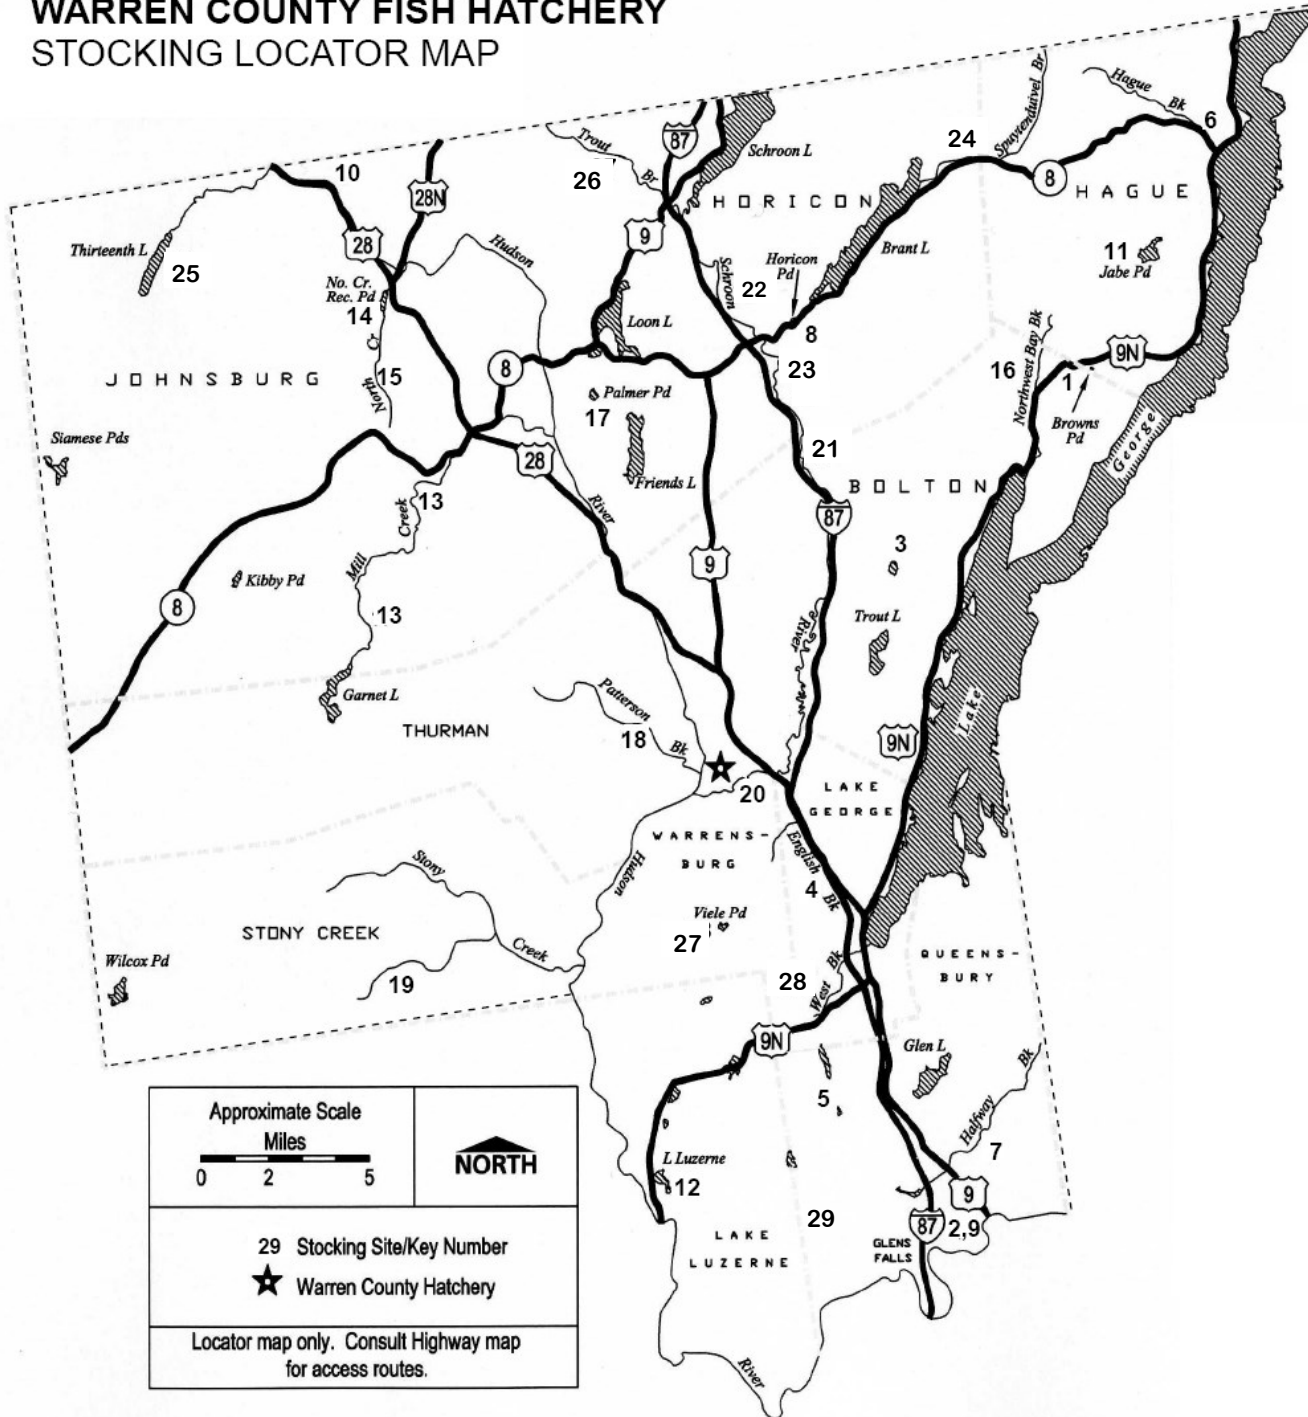

WARREN COUNTY FISH HATCHERY STOCKING LOCATOR MAP

The Fish Hatchery is open to visitors every day from 8 am until 4 pm and offers an opportunity to see how the rainbow and brook trout are raised. The site also has a Visitor Center, self-guided tours, picnic shelters and restrooms.

KEY	WATER	BROOK	RAINBOW
1	Browns Pond	100	
2	Crandall Park		500
3	Edgecomb Pond		600
4	English Brook	300	
5	Gurney Lane	100	
6	Hague Brook	300	
7	Halfway Brook	750	
8	Horicon Pond		750
9	Hovey Pond	300	
10	Hudson River		2,000
11	Jabe Pond		1,000
12	Lake Luzerne		1,000
13	Mill Creek	1,700	
14	North Cr. Recreation Pond		250
15	North Creek		1,200
16	Northwest Bay Brook	400	
17	Palmer Pond	200	500
18	Patterson Brook	1,000	
19	Roaring Brook	400	
20	Schroon River Gristmill		700
21	Schroon River, Riverbank	400	600
22	Schroon River, Starbuckville	400	600
23	Schroon R., Tumblehead Falls	600	600
24	Spuytenduivel Brook	400	
25	Thirteenth Lake		2,800
26	Trout Brook	1,800	
27	Viele Pond	300	300
28	West Brook	500	
29	Clendon Brook	300	
	Stocking Total	10,250	13,400