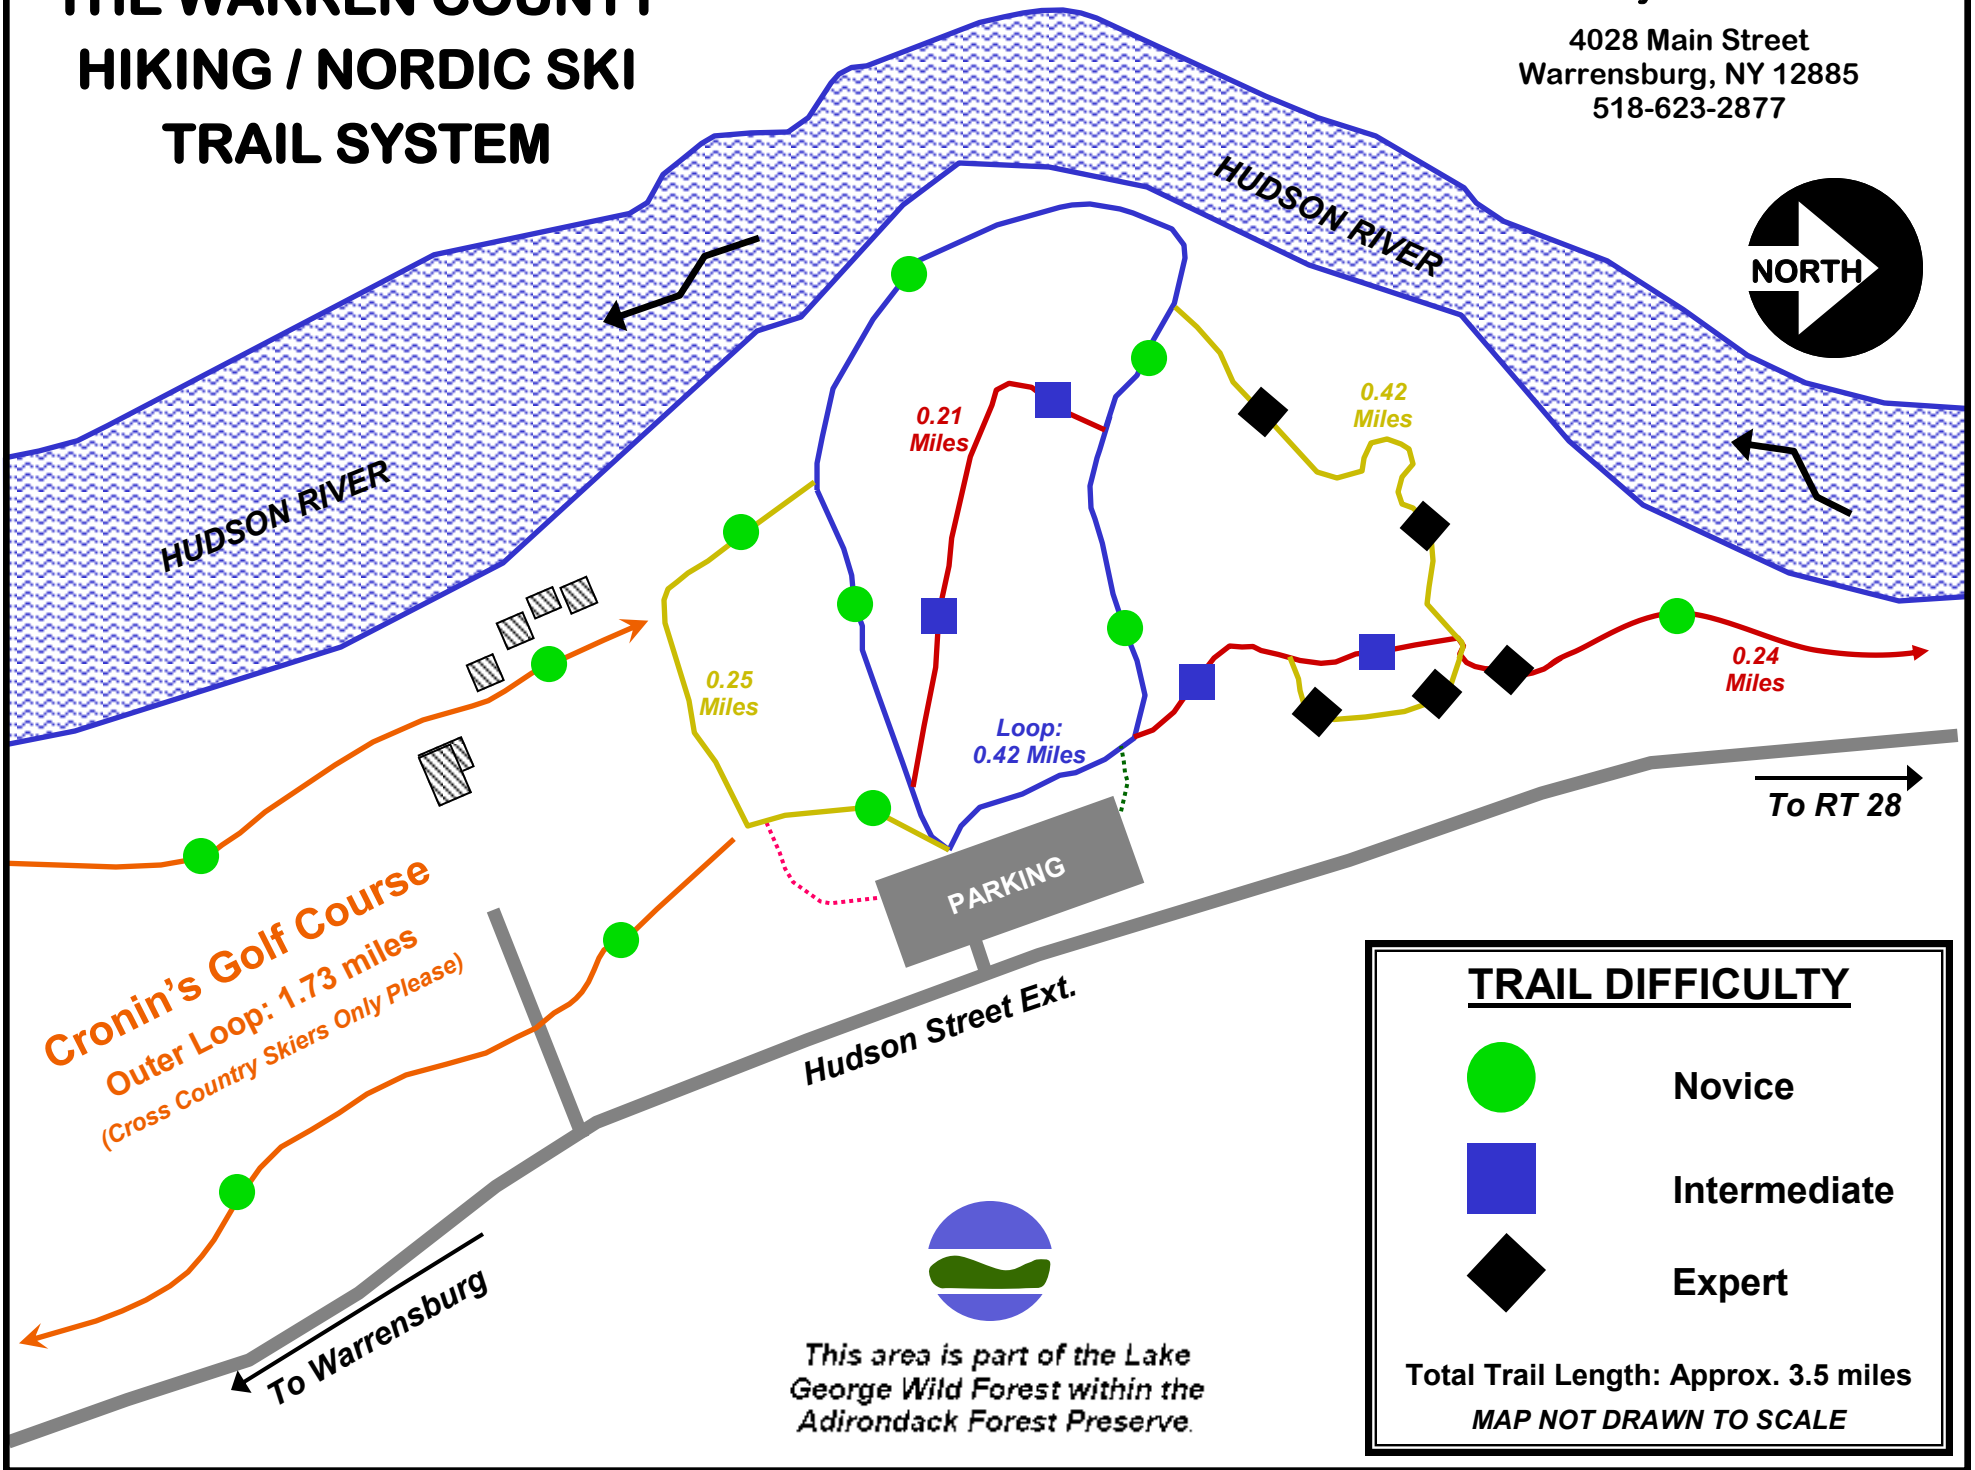

THE WARREN COUNTY HIKING / NORDIC SKI TRAIL SYSTEM

Warren County Parks & Recreation

4028 Main Street
Warrensburg, NY 12885
518-623-2877

PARKING

Hudson Street Ext.

Cronin's Golf Course
Outer Loop: 1.73 miles
(Cross Country Skiers Only Please)

To Warrensburg

To RT 28

This area is part of the Lake George Wild Forest within the Adirondack Forest Preserve.

TRAIL DIFFICULTY

Novice

Intermediate

Expert

Total Trail Length: Approx. 3.5 miles

MAP NOT DRAWN TO SCALE